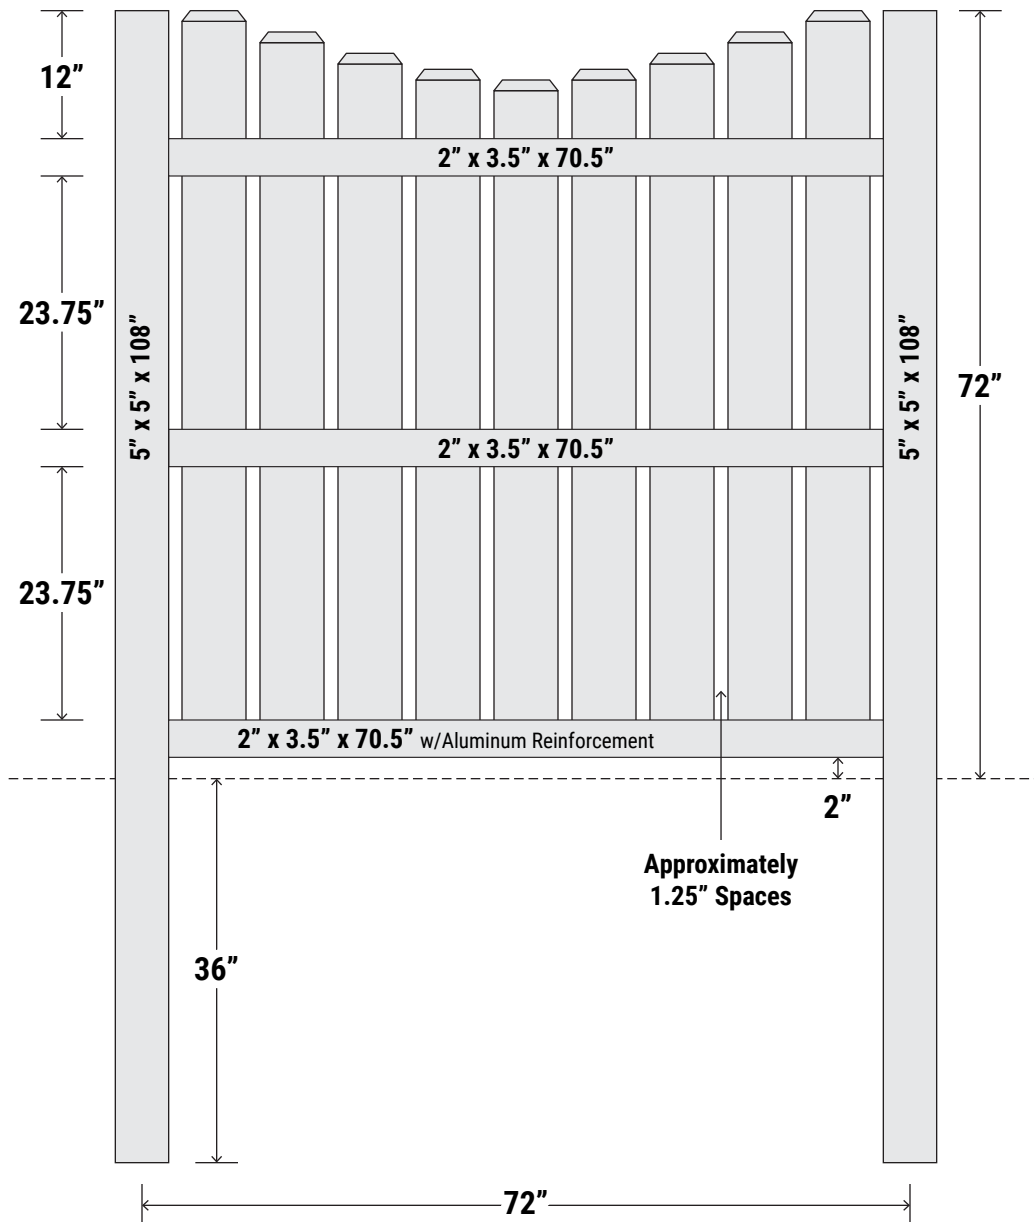

HUSKER VINYL INC.

Terrace Semi-Privacy Specs - 6' x 6'