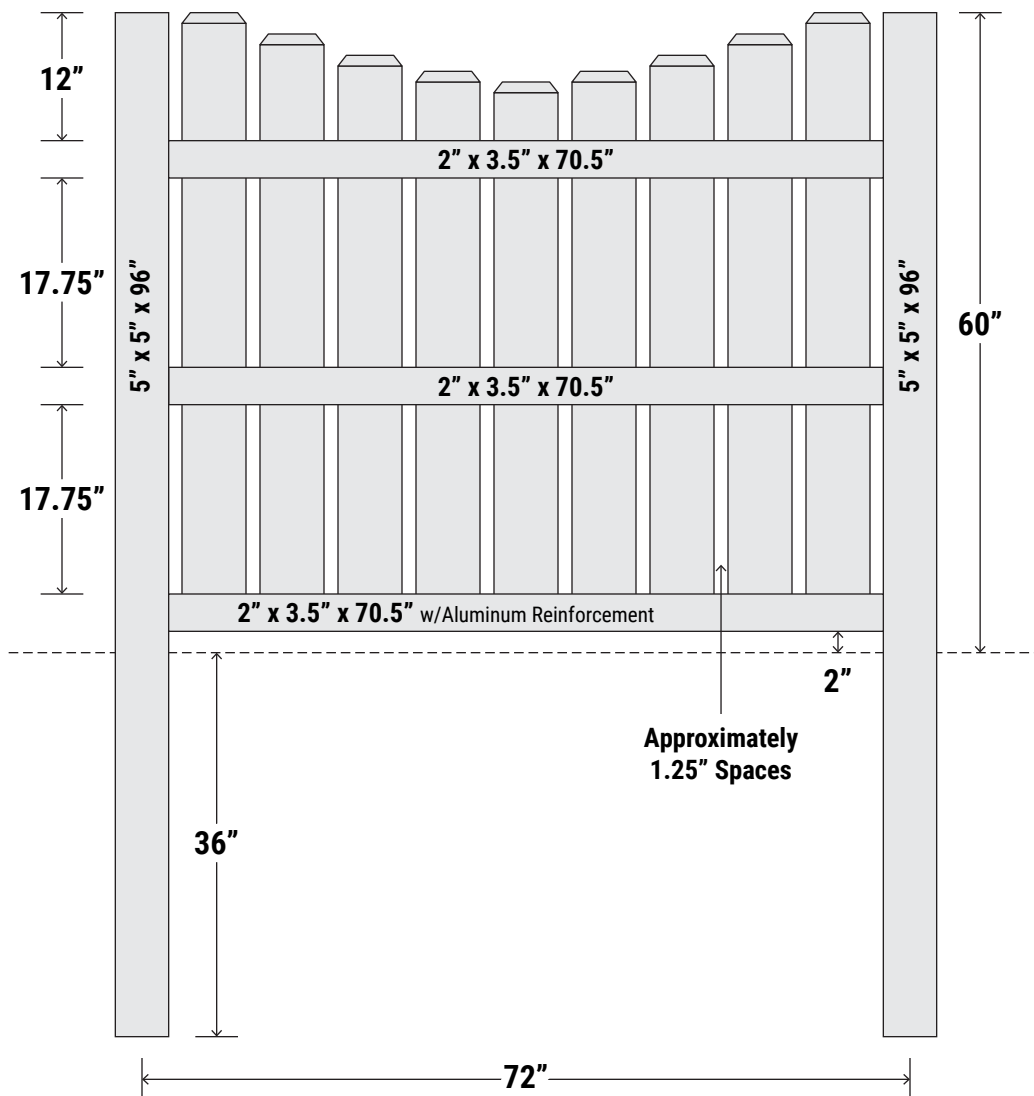

# Terrace Semi-Privacy Specs - 5' x 8'

**HUSKER VINYL** INC.

# Terrace Semi-Privacy Specs - 5' x 6'

**HUSKER VINYL** INC.

## Terrace Semi-Privacy Specs - 4' x 8'

**HUSKER VINYL** INC.

# Terrace Semi-Privacy Specs - 4' x 6'