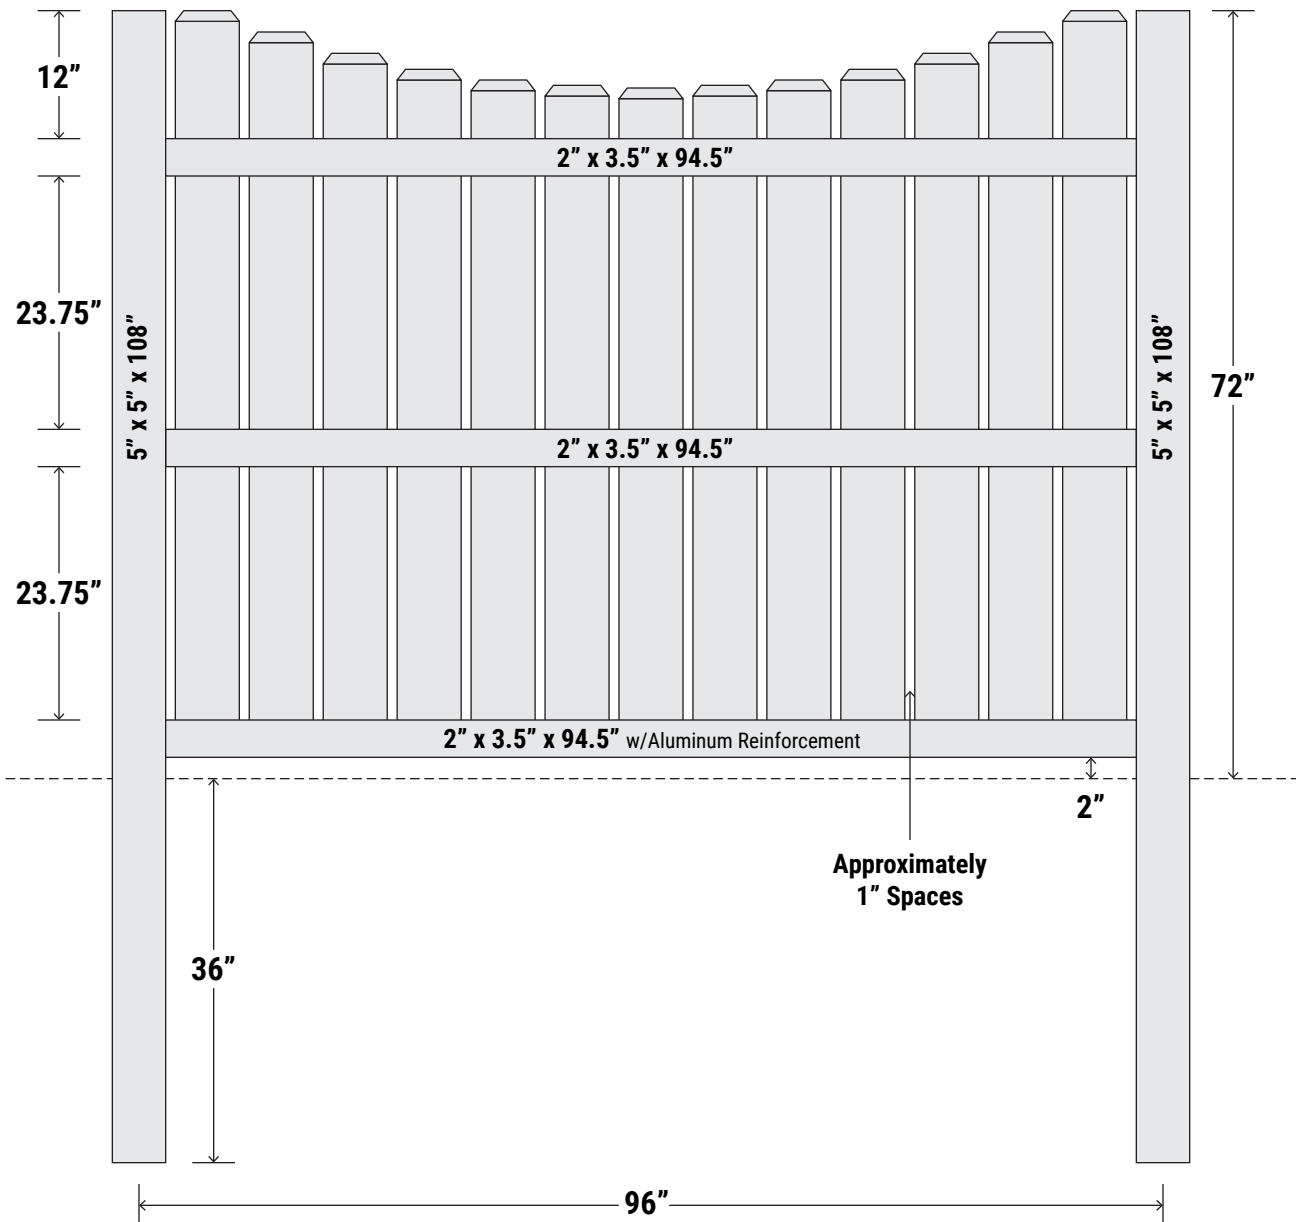

## Terrace Semi-Privacy Specs - 6' x 8'

**HUSKER VINYL** INC.

# Terrace Semi-Privacy Specs - 5' x 6'

**HUSKER VINYL** INC.

## Terrace Semi-Privacy Specs - 4' x 8'

**HUSKER VINYL** INC.

# Terrace Semi-Privacy Specs - 4' x 6'