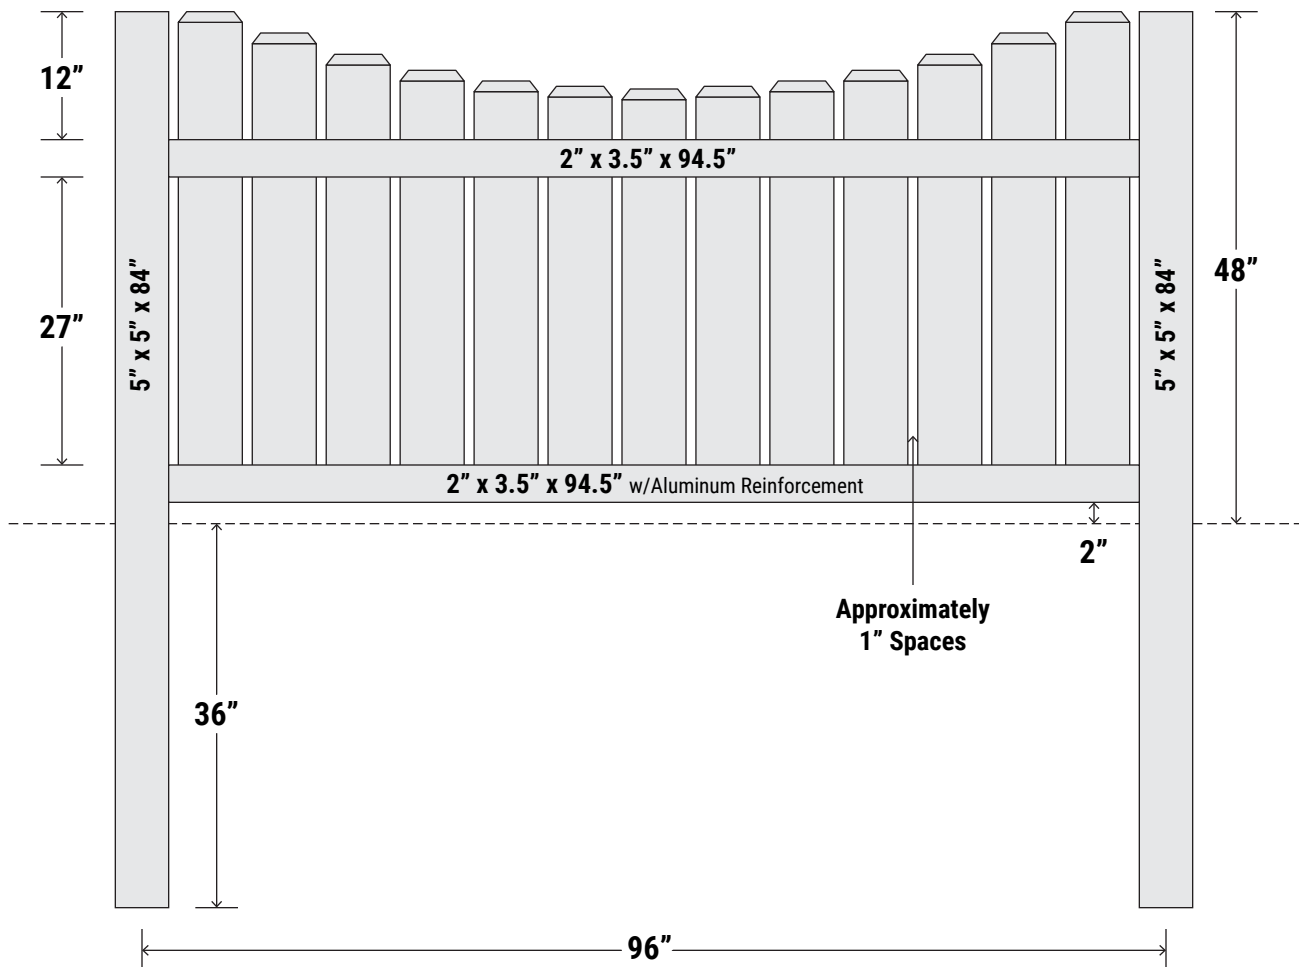

# Terrace Semi-Privacy Specs - 5' x 8'

**HUSKER VINYL** INC.

# Terrace Semi-Privacy Specs - 5' x 6'

**HUSKER VINYL** INC.

## Terrace Semi-Privacy Specs - 4' x 8'

**HUSKER VINYL** INC.

# Terrace Semi-Privacy Specs - 4' x 6'