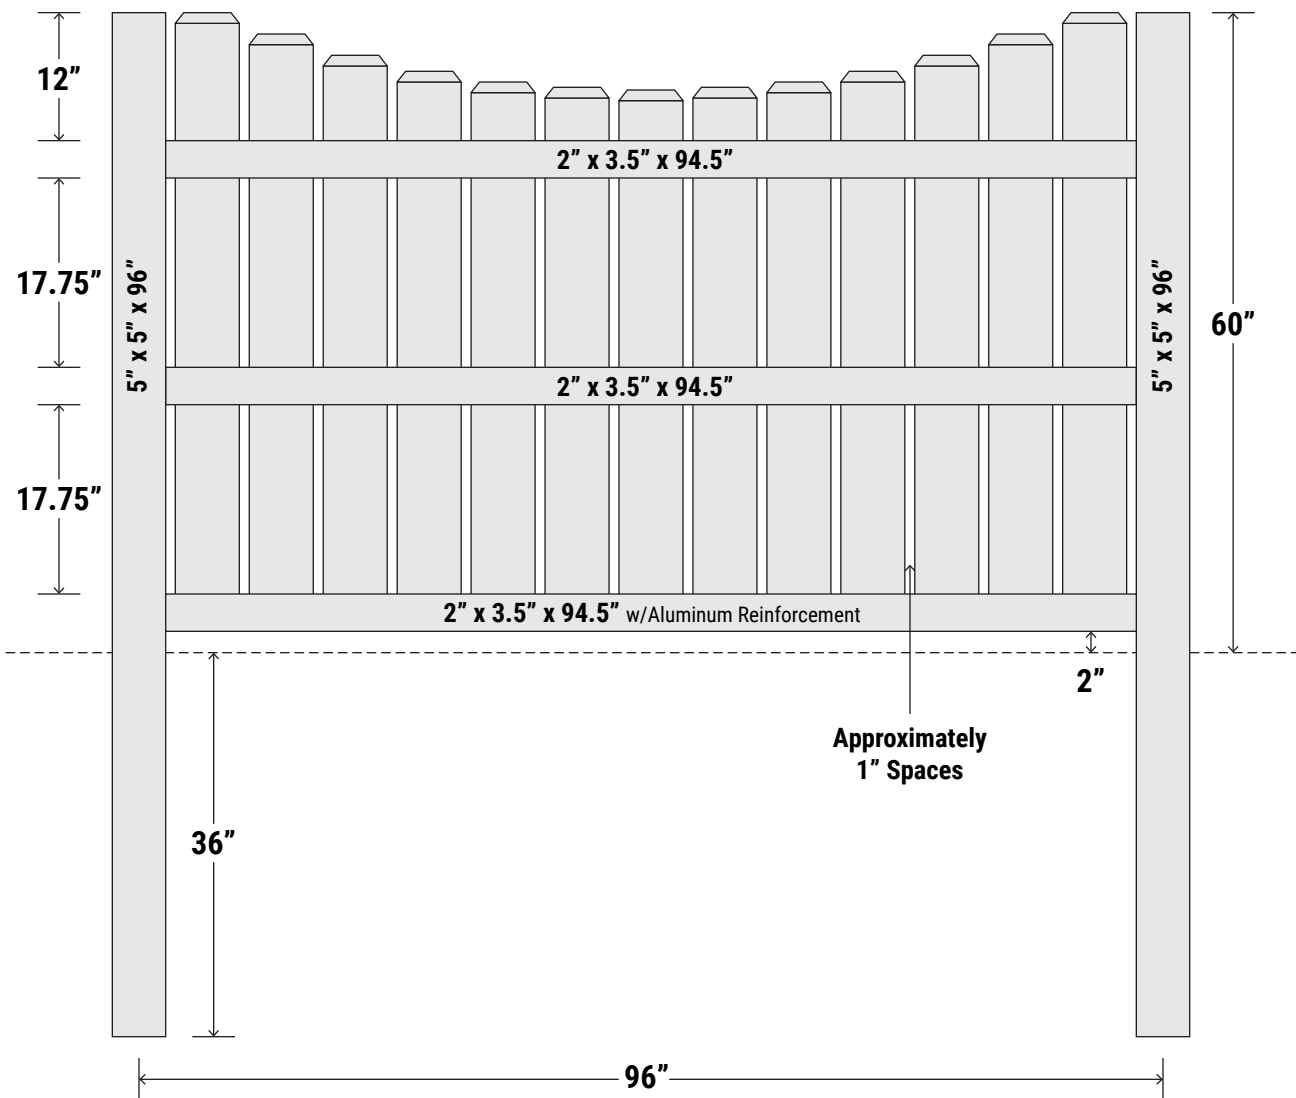

HUSKER VINYL INC.

Terrace Semi-Privacy Specs - 5' x 8'